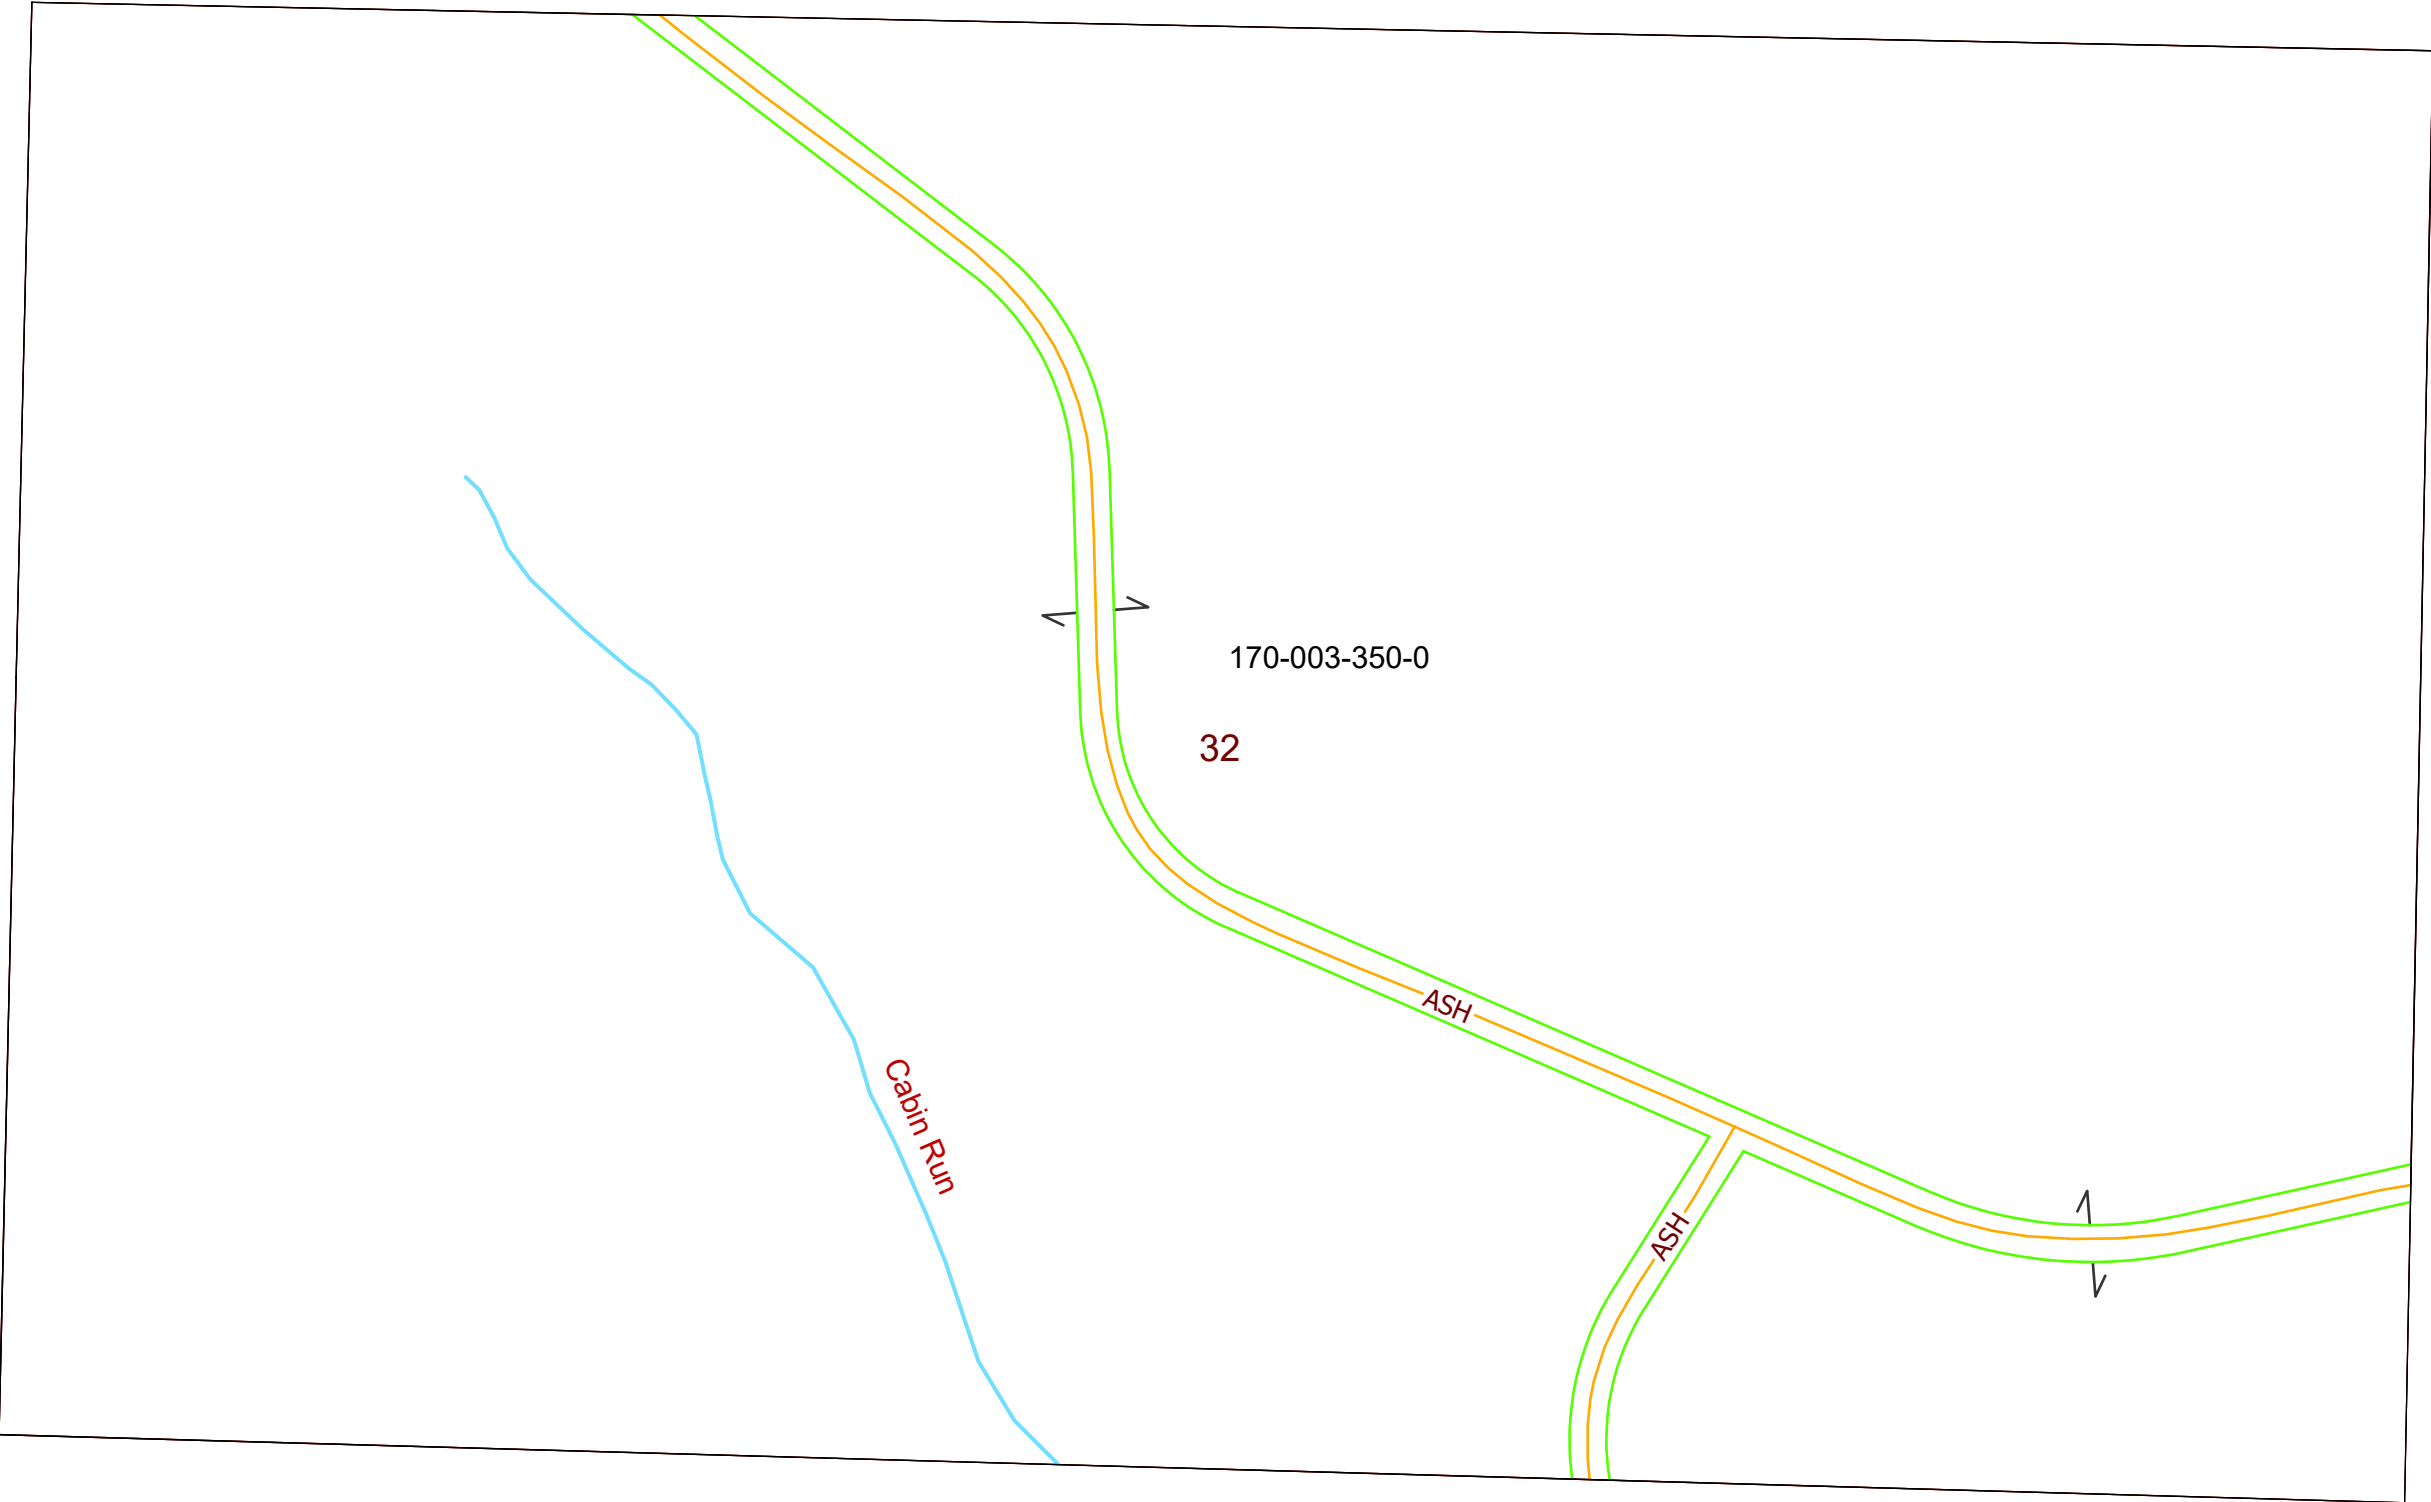

# MORGAN COUNTY, OHIO

**Boundaries**

Type

- County
- Hidden
- Hydro
- Parcel
- ROW
- Section
- Lot
- ..... <all other values>

08/10/2020

WINDSOR TWP. FRAC. 32, T-9, R-11, U.S. LOTS

PIN	Owner	LegalDescr	VOL	PAGE	Acres
170-003-350-0	DAVIS BRADLEY K	R11 T09 S00 FR 32	OR229	2380	94